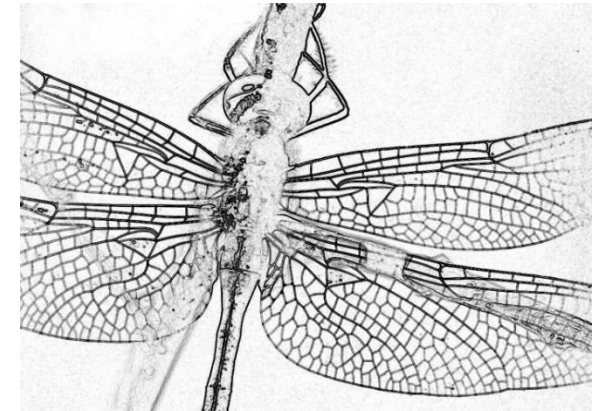

Skippers - Hesperiidae

- Silver-spotted Skipper
Epargyreus clarus
- Northern Cloudywing
Thorybes pylades
- Juvenal's Duskywing
Erynnis juvenalis
- Columbine Duskywing - special concern
Erynnis lucilius
- Common Sootywing
Pholisora catullus

- Mulberry Wing - special concern
Poanes massasoit

- Northern Golden Skipper
Poanes hobomok

- Broad-winged Skipper - special concern
Poanes viator

- Peck's Skipper
Polites peckius

- Tawny-edged Skipper
Polites themistocles

- Long Dash
Polites mystic

- European Skipper
Thymelicus lineola

- Northern Broken Dash
Wallengrenia egeremet

DRAGONFLIES

Darners - Aeshnidae

- Common Green Darner
Anax junius
- Canada Darner
Aeshna canadensis
- Lance-tipped Darner
Aeshna constricta
- Springtime Darner
Basiaeschna janata
- Fawn Darner
Boyeria vinosa
- Swamp Darner - special concern
Epiaeschna heros

Clubtails - Gomphidae

- Lilypad Clubtail
Arigomphus furcifer
- Lancet Clubtail
Gomphus exilis
- Ashy Clubtail
Gomphus lividus
- Dusky Clubtail
Gomphus spicatus

Emeralds - Corduliidae

- American Emerald
Cordulia shurtleffi
- Racket-tailed Emerald
Dorocordulia libera
- Common Baskettail
Epithea cynosure
- Prince Baskettail
Epithea princeps