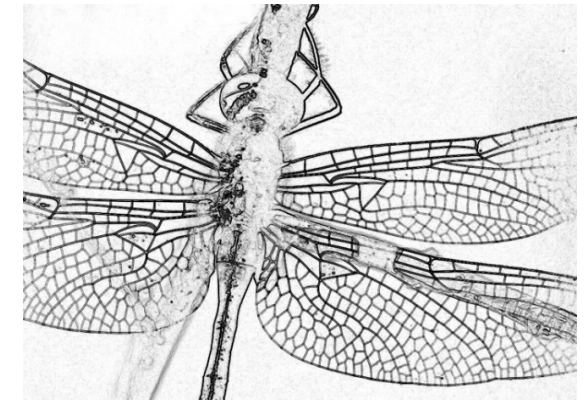

SKIPPERS - HESPERIIDAE

Silver-spotted Skipper
Epargyreus clarus

Northern Cloudywing
Thorybes pylades

Juvenal's Duskywing
Erynnis juvenalis

Columbine Duskywing - special concern
Erynnis lucilius

Common Sootywing
Pholisora catullus

Arctic Skipper
Carterocephalus palaemon mandan

Least Skipper
Ancyloxypha numitor

Delaware Skipper
Atrytone logan

Dion Skipper
Euphyes dion

Black Dash
Euphyes conspicua

Dun Skipper
Euphyes vestris metacomet

Mulberry Wing - special concern
Poanes massasoit

Hobomok Skipper
Poanes hobomok

Broad-winged Skipper - special concern
Poanes viator

Peck's Skipper
Polites peckius

Tawny-edged Skipper
Polites themistocles

Long Dash
Polites mystic

European Skipper
Thymelicus lineola

Northern Broken Dash
Wallengrenia egeremet

DRAGONFLIES

DARNERS - AESHNIDAE

Common Green Darner
Anax junius

Canada Darner
Aeshna canadensis

Lance-tipped Darner
Aeshna constricta