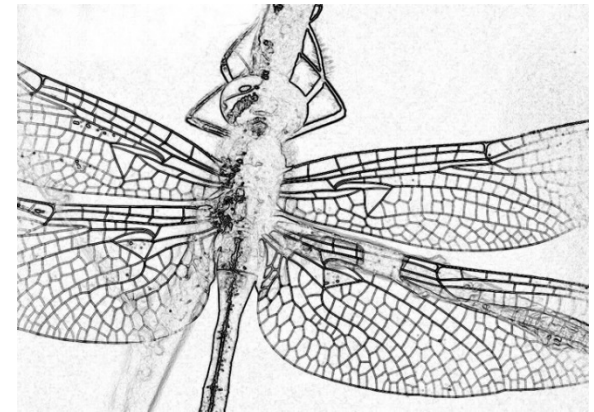

Skippers - Hesperidae

Silver-spotted Skipper
Epargyreus clarus

Northern Cloudywing
Thorybes pylades

Juvenal's Duskywing
Erynnis juvenalis

Columbine Duskywing - special concern
Erynnis lucilius

Common Sootywing
Pholisora catullus

Arctic Skipper
Carterocephalus palaemon mandan

Least Skipper
Ancyloxypha numitor

Delaware Skipper
Atrytone logan

Dion Skipper
Euphyes dion

Black Dash
Euphyes conspicua

Dun Skipper
Euphyes vestris metacomet

Mulberry Wing - special concern
Poanes massasoit

Northern Golden Skipper
Poanes hobomok

Broad-winged Skipper - special concern
Poanes viator

Peck's Skipper
Polites peckius

Tawny-edged Skipper
Polites themistocles

Long Dash
Polites mystic

European Skipper
Thymelicus lineola

Northern Broken Dash
Wallengrenia egeremet

DRAGONFLIES

Darners - Aeshnidae

Common Green Darner
Anax junius

Canada Darner
Aeshna canadensis

Lance-tipped Darner
Aeshna constricta